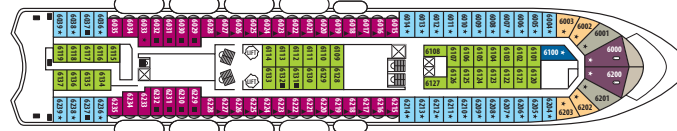

DECK 10

DECK 9

DECK 8

DECK 7

DECK 6

DECK 5

DECK 4

DECK 3

DECK 2

CAT.	DECK	DESCRIPTION	NUMBER OF STATEROOMS
IA	DECK 3	Inside Standard Stateroom, 2 lower beds, 3rd/4th berth, bathroom with shower	5
IB	DECK 3 / DECK 4 / DECK 5	Inside Standard Stateroom, 2 lower beds, 3rd/4th berth, bathroom with shower	31
IC	DECK 4	Inside Superior Stateroom, 2 lower beds, 3rd/4th berth, bathroom with shower	42
ID	DECK 5 / DECK 6 / DECK 7	Inside Premium Stateroom, 2 lower beds, 3rd/4th berth, bathroom with shower	62
IE	DECK 6 / DECK 7	Inside Deluxe Stateroom, 2 lower beds, 1 sofa bed, bathroom with shower	23
XAO	DECK 5	Outside Standard Stateroom, 1 lower/1 upper bed, bathroom with shower (obstructed view)	4
XA	DECK 2	Outside Standard Stateroom, 2 lower beds, 3rd/4th berth, bathroom with shower	17
XBO	DECK 6	Outside Standard Stateroom, 2 lower beds, 3rd/4th berth, bathroom with shower (obstructed view)	42
XB	DECK 3 / DECK 5	Outside Standard Stateroom, 2 lower beds, bathroom with shower	29
XC	DECK 3 / DECK 4	Outside Superior Stateroom, 2 lower beds, 3rd/4th berth, 1 sofa bed, bathroom with shower	53
XD	DECK 4	Outside Superior Stateroom, 2 lower beds, 3rd/4th berth, 1 sofa bed, bathroom with shower	73
XE	DECK 6	Outside Premium Stateroom, 2 lower beds, 3rd/4th berth, 1 sofa bed, bathroom with shower	30
XF	DECK 7	Outside Premium Stateroom, 2 lower beds, 1 sofa bed, bathroom with shower	53
SJ	DECK 6	Junior Suite, 2 lower beds, 1 sofa bed, bathroom with shower	4
S	DECK 6	Suite, 2 lower beds, 1 sofa bed, bathroom with shower	2
SB	DECK 7	Balcony Suite, 2 lower beds, 1 sofa bed, bathroom with shower (small balcony)	8
SI	DECK 6	Imperial Suite, 2 lower beds, 1 sofa bed, bathroom with bathtub and shower (large balcony with private whirlpool bath)	2

Deck plans and stateroom layouts are given purely as a guide. Size and layout may vary within the same category.