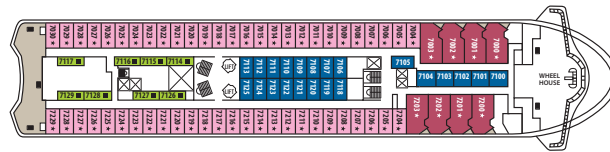

LOUIS CRISTAL

AFT

FORE

Symbol Legend

- = 2 lower beds
- ▣ = 1 lower bed + 1 upper bed
- ▢ = 2 lower beds + 1 upper bed
- = 2 lower beds + 2 upper beds
- ★ = 2 lower beds + sofa
- ★ = 2 lower beds + 2 upper beds + sofa
- * = Suitable for wheelchairs
- ◁ ▷ = Connected Staterooms
- ⊕ = Staterooms with bathtub
- ⊙ = Staterooms with porthole
- ⊘ = Staterooms with obstructed view

DECK 10

DECK 9

DECK 8

DECK 7

DECK 6

DECK 5

DECK 4

DECK 3

Deck plans and stateroom layouts are given purely as a guide. Size and layout may vary within the same category.