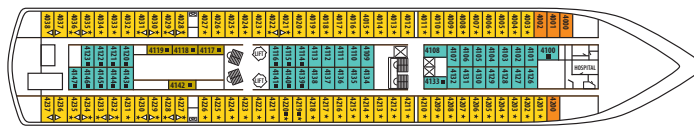

LOUIS CRISTAL

AFT

FORE

Symbol Legend

- = 2 lower beds
- ▣ = 1 lower bed + 1 upper bed
- ▢ = 2 lower beds + 1 upper bed
- = 2 lower beds + 2 upper beds
- ★ = 2 lower beds + sofa
- ★ = 2 lower beds + 2 upper beds + sofa
- = Suitable for wheelchairs
- ◁ ▷ = Connected Staterooms
- ⊕ = Staterooms with bathtub
- ⊙ = Staterooms with porthole
- ⊘ = Staterooms with obstructed view

DECK 10

DECK 9

DECK 8

DECK 7

DECK 6

DECK 5

DECK 4

DECK 3

DECK 2