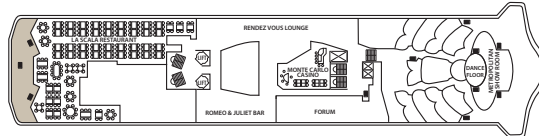

LOUIS CRISTAL

AFT

FORE

Symbol Legend

- = 2 lower beds
- ▣ = 1 lower bed + 1 upper bed
- ▢ = 2 lower beds + 1 upper bed
- = 2 lower beds + 2 upper beds
- ★ = 2 lower beds + sofa
- ★ = 2 lower beds + 2 upper beds + sofa
- * = Suitable for wheelchairs
- ◁ ▷ = Connected Staterooms
- ⊕ = Staterooms with bathtub
- ⊙ = Staterooms with porthole
- ⊘ = Staterooms with obstructed view

DECK 10

DECK 9

DECK 8

DECK 7

DECK 6

DECK 5

DECK 4

DECK 3