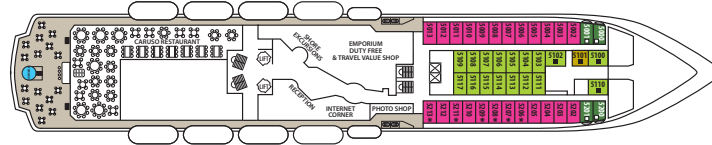

DECK 10

DECK 9

DECK 8

DECK 7

DECK 6

DECK 5

DECK 4

DECK 3

DECK 2

CAT.	DECK	DESCRIPTION	NUMBER OF STATEROOMS
IA	DECK 3	Inside Standard Stateroom, 2 lower beds, 3rd/4th berth, bathroom with shower	5
IB	DECK 3 / DECK 4 / DECK 5	Inside Standard Stateroom, 2 lower beds, 3rd/4th berth, bathroom with shower	31
IC	DECK 4	Inside Superior Stateroom, 2 lower beds, 3rd/4th berth, bathroom with shower	42
ID	DECK 5 / DECK 6 / DECK 7	Inside Premium Stateroom, 2 lower beds, 3rd/4th berth, bathroom with shower	62
IE	DECK 6 / DECK 7	Inside Deluxe Stateroom, 2 lower beds, 1 sofa bed, bathroom with shower	23
XAO	DECK 5	Outside Standard Stateroom, 1 lower/1 upper bed, bathroom with shower (obstructed view)	4
XA	DECK 2	Outside Standard Stateroom, 2 lower beds, 3rd/4th berth, bathroom with shower	17
XBO	DECK 6	Outside Standard Stateroom, 2 lower beds, 3rd/4th berth, bathroom with shower (obstructed view)	42
XB	DECK 3 / DECK 5	Outside Standard Stateroom, 2 lower beds, bathroom with shower	29
XC	DECK 3 / DECK 4	Outside Superior Stateroom, 2 lower beds, 3rd/4th berth, 1 sofa bed, bathroom with shower	53
XD	DECK 4	Outside Superior Stateroom, 2 lower beds, 3rd/4th berth, 1 sofa bed, bathroom with shower	73
XE	DECK 6	Outside Premium Stateroom, 2 lower beds, 3rd/4th berth, 1 sofa bed, bathroom with shower	30
XF	DECK 7	Outside Premium Stateroom, 2 lower beds, 1 sofa bed, bathroom with shower	53
SJ	DECK 6	Junior Suite, 2 lower beds, 1 sofa bed, bathroom with shower	4
S	DECK 6	Suite, 2 lower beds, 1 sofa bed, bathroom with shower	2
SB	DECK 7	Balcony Suite, 2 lower beds, 1 sofa bed, bathroom with shower (small balcony)	8
SI	DECK 6	Imperial Suite, 2 lower beds, 1 sofa bed, bathroom with bathtub and shower (large balcony with private whirlpool bath)	2