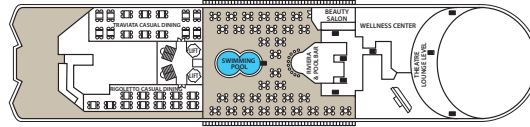

LOUIS CRISTAL

AFT

FORE

Symbol Legend

- = 2 lower beds
- ▣ = 1 lower bed + 1 upper bed
- ▢ = 2 lower beds + 1 upper bed
- = 2 lower beds + 2 upper beds
- ★ = 2 lower beds + sofa
- ★ = 2 lower beds + 2 upper beds + sofa
- * = Suitable for wheelchairs
- ◁ ▷ = Connected Staterooms
- ⊕ = Staterooms with bathtub
- ⊙ = Staterooms with porthole
- ⊘ = Staterooms with obstructed view

DECK 10

DECK 9

DECK 8

DECK 7

DECK 6

DECK 5

DECK 4

DECK 3