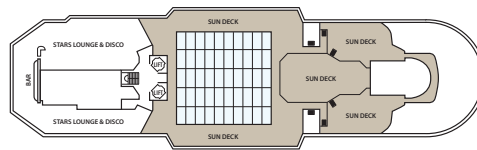

LOUIS CRISTAL

AFT

FORE

Symbol Legend

- = 2 lower beds
- ▣ = 1 lower bed + 1 upper bed
- ▢ = 2 lower beds + 1 upper bed
- = 2 lower beds + 2 upper beds
- ★ = 2 lower beds + sofa
- ★ = 2 lower beds + 2 upper beds + sofa
- * = Suitable for wheelchairs
- ◁ ▷ = Connected Staterooms
- ⊕ = Staterooms with bathtub
- ⊙ = Staterooms with porthole
- ⊘ = Staterooms with obstructed view