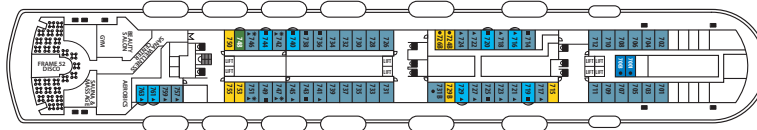

DECK 11

DECK 10

DECK 9

DECK 8

DECK 7

DECK 6

DECK 5

DECK 4

DECK 3

Some cabin categories XG & XD might have partially obstructed view.

CAT.	DECK	DESCRIPTION	NUMBER OF STATEROOMS
IA	DECK 3	Inside Standard Stateroom, 2 lower beds or matrimonial, bathroom with shower	42
IB	DECK 4	Inside Standard Stateroom, 2 lower beds or matrimonial, bathroom with shower	62
IC	DECK 3 / DECK 6	Inside Superior Stateroom, 2 lower beds, 3rd/4th berth, bathroom with shower	51
ID	DECK 4	Inside Premium Stateroom, 2 lower beds, 3rd/4th berth, bathroom with shower	51
IE	DECK 6 / DECK 7	Inside Deluxe Stateroom, 2 lower beds or matrimonial, 3rd berth, bathroom with shower	44
XAO	DECK 7 / DECK 8 / DECK 9	Outside Standard Stateroom, 2 lower beds or matrimonial, bathroom with shower (obstructed view)	63
XA	DECK 3	Outside Standard Stateroom, 2 lower beds or matrimonial, bathroom with shower	46
XB	DECK 4	Outside Standard Stateroom, 2 lower beds or matrimonial, bathroom with shower	72
XC	DECK 6	Outside Superior Stateroom, 2 lower beds bathroom with shower	12
XD	DECK 7 / DECK 8	Outside Superior Stateroom, 2 lower beds or matrimonial, bathroom with shower	29
XEO	DECK 7 / DECK 8 / DECK 9	Outside Superior Stateroom, 2 lower beds, 3rd/4th berth, bathroom with shower (obstructed view)	34
XE	DECK 3	Outside Premium Stateroom, 2 lower beds, 3rd/4th berth, bathroom with shower	35
XF	DECK 4	Outside Premium Stateroom, 2 lower beds, 3rd/4th berth, bathroom with shower	41
XG	DECK 6 / DECK 7 / DECK 8 / DECK 9	Outside Deluxe Stateroom, 2 lower beds, 3rd/4th berth, bathroom with shower	128
SJO	DECK 9	Junior Suite, 2 lower beds, sofa bed, bathroom with bathtub (obstructed view)	9
SJ	DECK 6 / DECK 9	Junior Suite, 2 lower beds or matrimonial, sofa bed, bathroom with bathtub	11
S	DECK 9	Suite, 2 lower beds, sofa bed, bathroom with bathtub	2

Deck plans and stateroom layouts are given purely as a guide. Size and layout may vary within the same category.