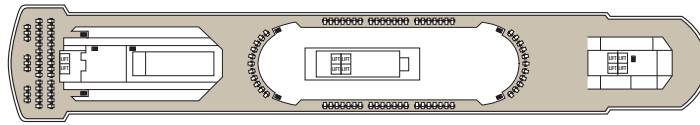

LOUIS MAJESTY

AFT

FORE

Symbol Legend

- = 2 lower beds
- = double bed
- = 2 lower beds + 2 upper beds
- ▲ = 2 lower beds + 1 upper bed
- ★ = 2 lower beds + sofa
- ⊕ = Suitable for wheelchairs
- ⊕ = Staterooms with bathtub
- ⊕ = Staterooms with obstructed view

DECK 11

DECK 10

DECK 9

DECK 8

DECK 7

DECK 6

DECK 5

DECK 4