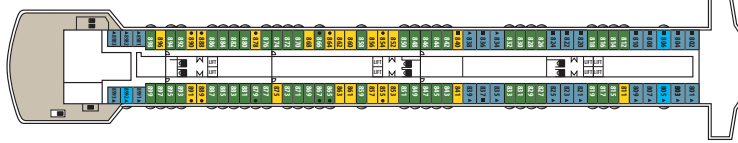

LOUIS MAJESTY

AFT

FORE

Symbol Legend

- = 2 lower beds
- = double bed
- = 2 lower beds + 2 upper beds
- ▲ = 2 lower beds + 1 upper bed
- ★ = 2 lower beds + sofa
- ⊕ = Suitable for wheelchairs
- ⊕ = Staterooms with bathtub
- ⊕ = Staterooms with obstructed view

DECK 11

DECK 10

DECK 9

DECK 8

DECK 7

DECK 6

DECK 5

DECK 4

DECK 3

Some cabin categories XG & XD might have partially obstructed view.