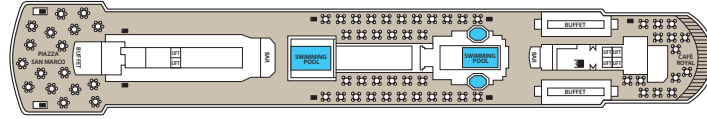

LOUIS MAJESTY

AFT

FORE

Symbol Legend

- = 2 lower beds
- = double bed
- = 2 lower beds + 2 upper beds
- ▲ = 2 lower beds + 1 upper bed
- ★ = 2 lower beds + sofa
- ⊕ = Suitable for wheelchairs
- ⊕ = Staterooms with bathtub
- ⊕ = Staterooms with obstructed view

DECK 11

DECK 10

DECK 9

DECK 8

DECK 7

DECK 6

DECK 5

DECK 4