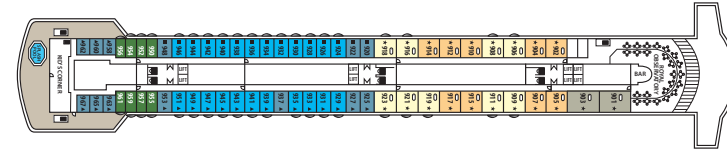

LOUIS MAJESTY

AFT

FORE

Symbol Legend

- = 2 lower beds
- = double bed
- = 2 lower beds + 2 upper beds
- ▲ = 2 lower beds + 1 upper bed
- ★ = 2 lower beds + sofa
- ⊕ = Suitable for wheelchairs
- ⊕ = Staterooms with bathtub
- ⊕ = Staterooms with obstructed view

DECK 11

DECK 10

DECK 9

DECK 8

DECK 7

DECK 6

DECK 5

DECK 4

DECK 3

Some cabin categories XG & XD might have partially obstructed view.