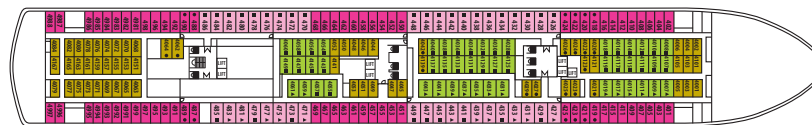

DECK 11

DECK 10

DECK 9

DECK 8

DECK 7

DECK 6

DECK 5

DECK 4

DECK 3

Some cabin categories XG & XD might have partially obstructed view.

CAT.	DECK	DESCRIPTION	NUMBER OF STATEROOMS
IA	DECK 3	Inside Standard Stateroom, 2 lower beds or matrimonial, bathroom with shower	42
IB	DECK 4	Inside Standard Stateroom, 2 lower beds or matrimonial, bathroom with shower	62
IC	DECK 3 / DECK 6	Inside Superior Stateroom, 2 lower beds, 3rd/4th berth, bathroom with shower	51
ID	DECK 4	Inside Premium Stateroom, 2 lower beds, 3rd/4th berth, bathroom with shower	51
IE	DECK 6 / DECK 7	Inside Deluxe Stateroom, 2 lower beds or matrimonial, 3rd berth, bathroom with shower	44
XAO	DECK 7 / DECK 8 / DECK 9	Outside Standard Stateroom, 2 lower beds or matrimonial, bathroom with shower (obstructed view)	63
XA	DECK 3	Outside Standard Stateroom, 2 lower beds or matrimonial, bathroom with shower	46
XB	DECK 4	Outside Standard Stateroom, 2 lower beds or matrimonial, bathroom with shower	72
XC	DECK 6	Outside Superior Stateroom, 2 lower beds bathroom with shower	12
XD	DECK 7 / DECK 8	Outside Superior Stateroom, 2 lower beds or matrimonial, bathroom with shower	29
XEO	DECK 7 / DECK 8 / DECK 9	Outside Superior Stateroom, 2 lower beds, 3rd/4th berth, bathroom with shower (obstructed view)	34
XE	DECK 3	Outside Premium Stateroom, 2 lower beds, 3rd/4th berth, bathroom with shower	35
XF	DECK 4	Outside Premium Stateroom, 2 lower beds, 3rd/4th berth, bathroom with shower	41
XG	DECK 6 / DECK 7 / DECK 8 / DECK 9	Outside Deluxe Stateroom, 2 lower beds, 3rd/4th berth, bathroom with shower	128
SJO	DECK 9	Junior Suite, 2 lower beds, sofa bed, bathroom with bathtub (obstructed view)	9
SJ	DECK 6 / DECK 9	Junior Suite, 2 lower beds or matrimonial, sofa bed, bathroom with bathtub	11
S	DECK 9	Suite, 2 lower beds, sofa bed, bathroom with bathtub	2

Deck plans and stateroom layouts are given purely as a guide. Size and layout may vary within the same category.