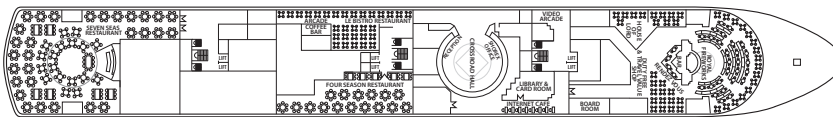

LOUIS MAJESTY

AFT

FORE

Symbol Legend

- = 2 lower beds
- = double bed
- = 2 lower beds + 2 upper beds
- ▲ = 2 lower beds + 1 upper bed
- ★ = 2 lower beds + sofa
- ⊕ = Suitable for wheelchairs
- ⊕ = Staterooms with bathtub
- ⊕ = Staterooms with obstructed view

DECK 11

DECK 10

DECK 9

DECK 8

DECK 7

DECK 6

DECK 5

DECK 4