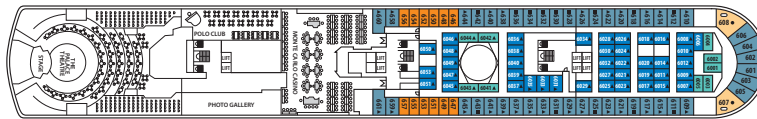

DECK 11

DECK 10

DECK 9

DECK 8

DECK 7

DECK 6

DECK 5

DECK 4

DECK 3

Some cabin categories XG & XD might have partially obstructed view.

CAT.	DECK	DESCRIPTION	NUMBER OF STATEROOMS
IA	DECK 3	Inside Standard Stateroom, 2 lower beds or matrimonial, bathroom with shower	42
IB	DECK 4	Inside Standard Stateroom, 2 lower beds or matrimonial, bathroom with shower	62
IC	DECK 3 / DECK 6	Inside Superior Stateroom, 2 lower beds, 3rd/4th berth, bathroom with shower	51
ID	DECK 4	Inside Premium Stateroom, 2 lower beds, 3rd/4th berth, bathroom with shower	51
IE	DECK 6 / DECK 7	Inside Deluxe Stateroom, 2 lower beds or matrimonial, 3rd berth, bathroom with shower	44
XAO	DECK 7 / DECK 8 / DECK 9	Outside Standard Stateroom, 2 lower beds or matrimonial, bathroom with shower (obstructed view)	63
XA	DECK 3	Outside Standard Stateroom, 2 lower beds or matrimonial, bathroom with shower	46
XB	DECK 4	Outside Standard Stateroom, 2 lower beds or matrimonial, bathroom with shower	72
XC	DECK 6	Outside Superior Stateroom, 2 lower beds bathroom with shower	12
XD	DECK 7 / DECK 8	Outside Superior Stateroom, 2 lower beds or matrimonial, bathroom with shower	29
XEO	DECK 7 / DECK 8 / DECK 9	Outside Superior Stateroom, 2 lower beds, 3rd/4th berth, bathroom with shower (obstructed view)	34
XE	DECK 3	Outside Premium Stateroom, 2 lower beds, 3rd/4th berth, bathroom with shower	35
XF	DECK 4	Outside Premium Stateroom, 2 lower beds, 3rd/4th berth, bathroom with shower	41
XG	DECK 6 / DECK 7 / DECK 8 / DECK 9	Outside Deluxe Stateroom, 2 lower beds, 3rd/4th berth, bathroom with shower	128
SJO	DECK 9	Junior Suite, 2 lower beds, sofa bed, bathroom with bathtub (obstructed view)	9
SJ	DECK 6 / DECK 9	Junior Suite, 2 lower beds or matrimonial, sofa bed, bathroom with bathtub	11
S	DECK 9	Suite, 2 lower beds, sofa bed, bathroom with bathtub	2

Deck plans and stateroom layouts are given purely as a guide. Size and layout may vary within the same category.